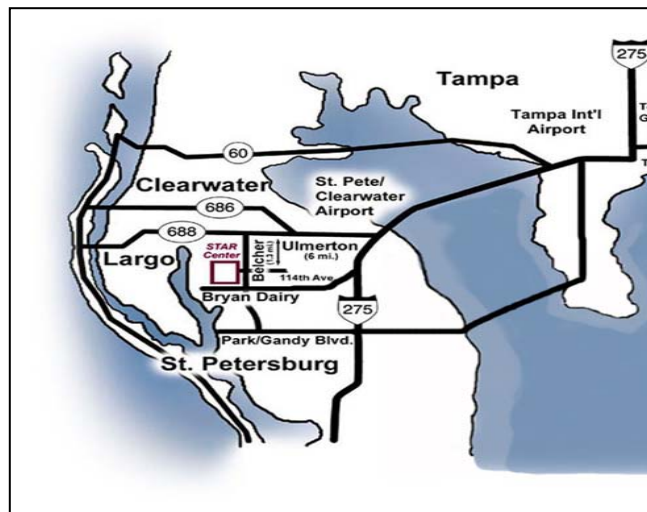

Driving Directions:
STAR Technology Enterprise Center
Young-Rainey STAR Center
7887 Bryan Dairy Road, Largo
Building 200

From St. Petersburg:

Take 275 North
Take exit 54th Avenue N. Westbound. Exit #26B
Merge onto 54th Avenue N.
Turn right onto US-19 N/34th St. N.
Continue on US-19N
Turn left onto the Bryan Dairy extension/CR 296W
After crossing Belcher, turn right at the next light into the Young-Rainey STAR Center
At the "T" turn :
BUILDING 100 –Turn right to next stop sign, park in Visitor Parking in East Lot
- or -
BUILDING 200 – Turn left, continue past Raytheon and follow fence line and Blue signs for STAR TEC located in the back of the complex

From Tampa:

Take I-275 South
Take SR – 686/Roosevelt Blvd. Exit #30 toward 118th Ave. N
At traffic light turn left onto 118th Avenue North
Stay straight to go onto the Bryan Dairy extension
After crossing Belcher, turn right at the next light into the Young-Rainey STAR Center
At the "T" turn:
BUILDING 100 –Turn right to next stop sign, park in Visitor Parking in East Lot
- or -
BUILDING 200 – Turn left, continue past Raytheon and follow fence line and Blue signs for STAR TEC located in the back of the complex

BELCHER RD

FOLLOW BLUE
SIGNS FOR STAR TEC

Follow Fence

PARKING

Visitor's

Bryan Dairy Rd

Entrance